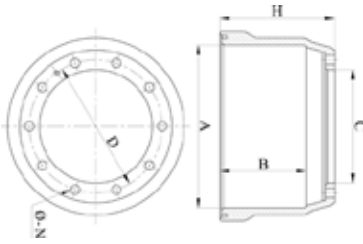

Tambores MAN

Ref. Trapaco	Ref. original	A	B	C	H	D	taladros
71.002045	81501100108	410	167	298	213	335	10 / D23

Ref. Trapaco	Ref. original	A	B	C	H	D	taladros
71.002046	81501100102	410	172	298	270	335	10 / D23

Ref. Trapaco	Ref. original	A	B	C	H	D	taladros
57.036.402-00A	81501100101	410	192	298	280	335	10 / D23