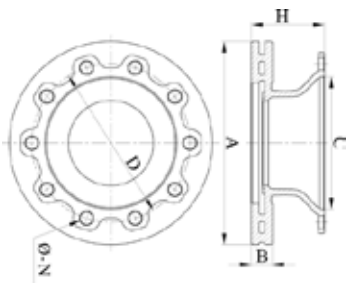

Ref. Trapaco	Ref. original	A	B	C	H	D	taladros
57.146.22-00A	85103803 21575071	434	45				

Discos ZF

Ref. Trapaco	Ref. original	A	B	C	H	D	taladros
57.466.102-00A	2135830	430	45	203	131	235	10 / M16x1,5