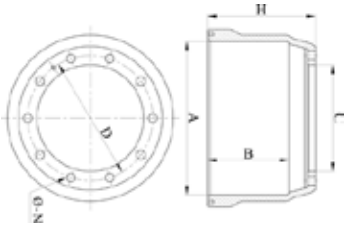

Tambores Frenelsa

Ref. Trapaco	Ref. original	A	B	C	H	D	taladros
71.006350	904104	420	208	290	258	335	10 / D26,75